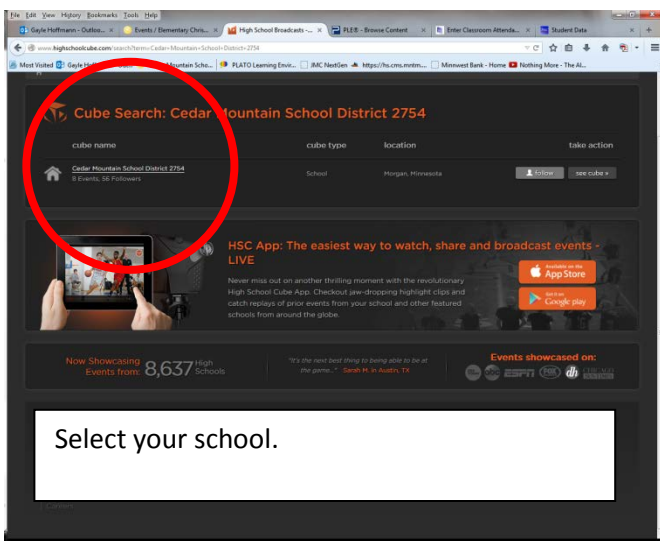

We are now using <http://www.highschoolcube.com/cube/cedar-mountain-secondary-morgan-minnesota> for live streaming many of our events. You may log in on your Facebook account, or set up your own account to view on your computer. Here's an example of how to set up your viewing account.