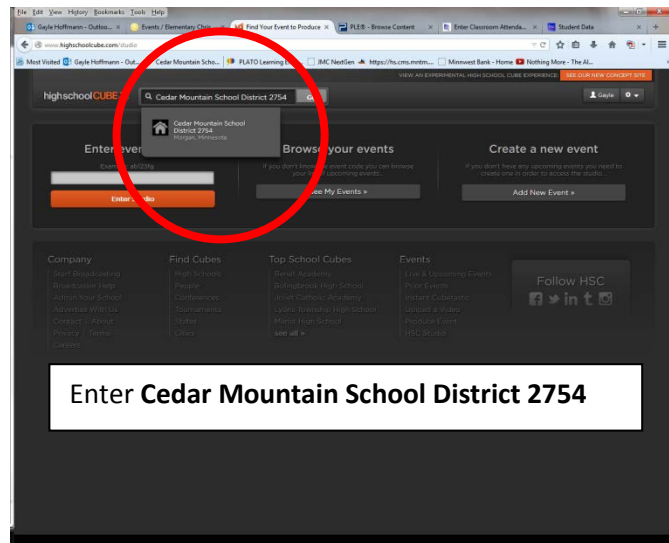

We are now using <http://www.highschoolcube.com/cube/cedar-mountain-secondary-morgan-minnesota> for live streaming many of our events. You may log in on your Facebook account, or set up your own account to view on your computer. Here's an example of how to set up your viewing account.