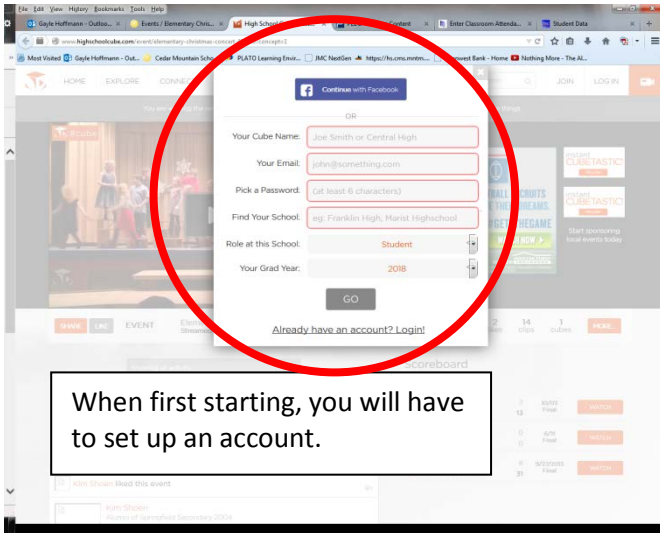

We are now using <http://www.highschoolcube.com/cube/cedar-mountain-secondary-morgan-minnesota> for live streaming many of our events. You may log in on your Facebook account, or set up your own account to view on your computer. Here's an example of how to set up your viewing account.