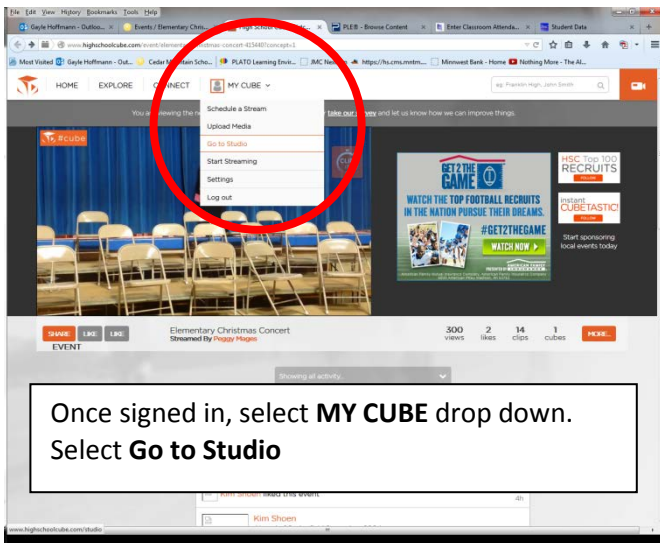

We are now using <http://www.highschoolcube.com/cube/cedar-mountain-secondary-morgan-minnesota> for live streaming many of our events. You may log in on your Facebook account, or set up your own account to view on your computer. Here's an example of how to set up your viewing account.