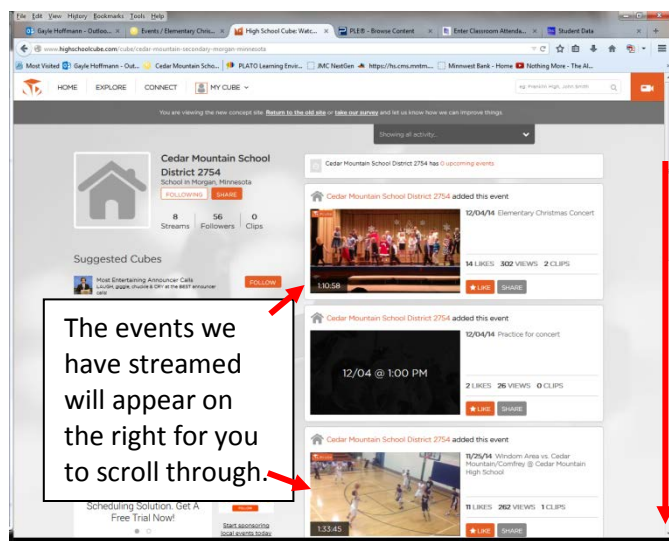

We are now using <http://www.highschoolcube.com/cube/cedar-mountain-secondary-morgan-minnesota> for live streaming many of our events. You may log in on your Facebook account, or set up your own account to view on your computer. Here's an example of how to set up your viewing account.