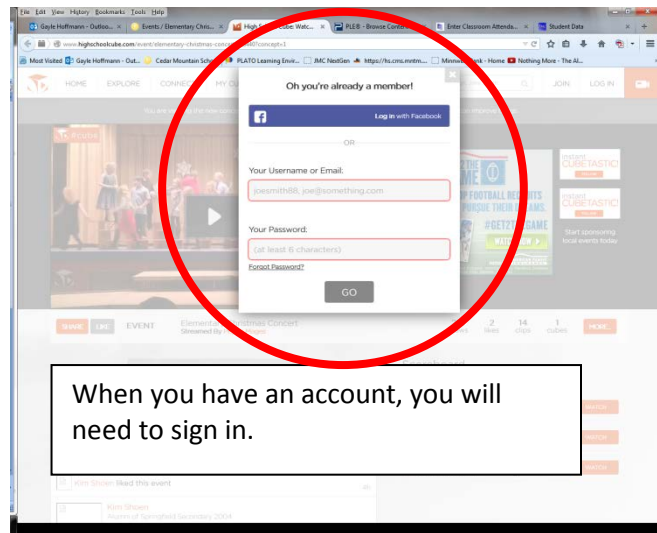

We are now using <http://www.highschoolcube.com/cube/cedar-mountain-secondary-morgan-minnesota> for live streaming many of our events. You may log in on your Facebook account, or set up your own account to view on your computer. Here's an example of how to set up your viewing account.